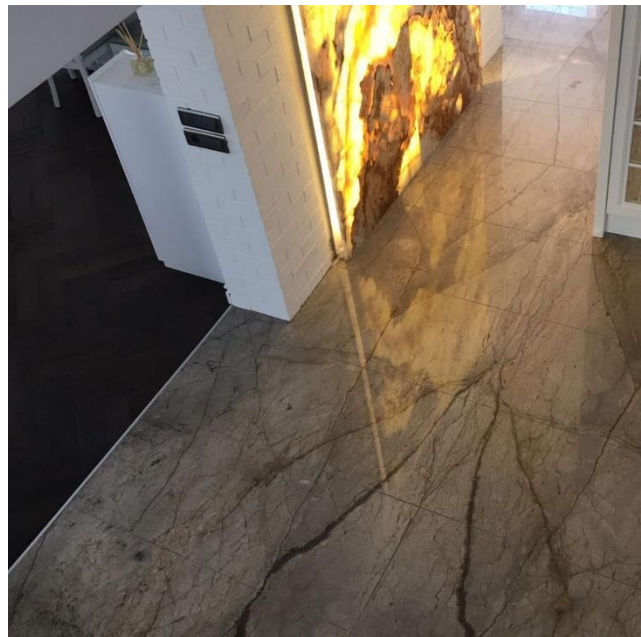

SILVER RIVER MARBLE

CUSTOM SIZE BOOKMATCH TILE

Projects: Tile Supply
Place: Residence
Location: Russia
Application Area: Tiles
Stone: Silver River Marble
Size: Bookmatch
Thickness: 2 cm
Finish: Polished
Project Year: 2019