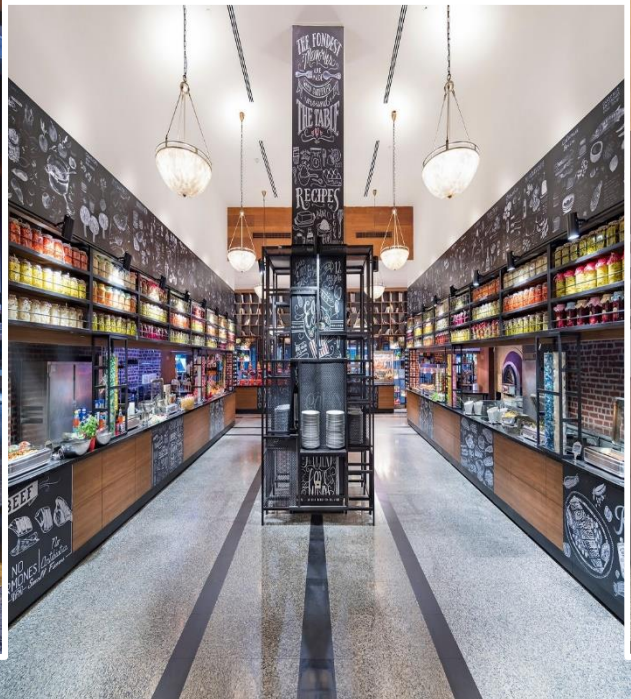

RIXOS HOTEL DEM RESTAURANT

Projects: Tile Supply
Place: Restaurant
Location: Rixos Hotel – DEM Rest.
Application Area: Floor
Stone: Salt & Pepper Granite / Absolute Granite
Size: 24 x 36 inches
Thickness: 3 cm
Finish: Polished
Total SqFt: 6.000 SqFt
Project Year: 2006