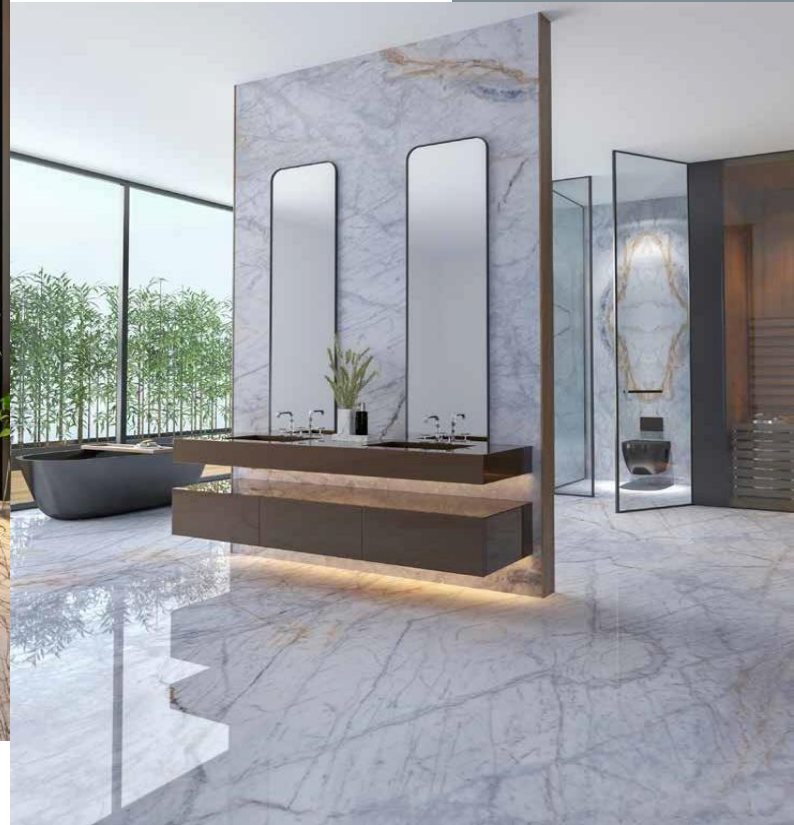

UPCOMING PROJECTS

Projects: Stone Supply
Location: Resort
Application Area: Bath Designs
Stone: Marble
Finish: Polished
Project Year: 2022