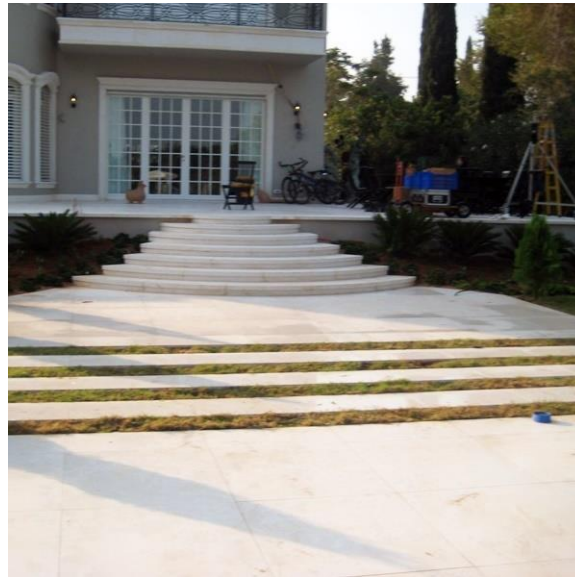

LIMESTONE TILE

Projects: Tile Supply
Place: Residence
Location: Ukraine
Application Area: Floor
Stone: White Paloma Limestone
Size: 24 inches x 36 inches
Thickness: 2 cm and 3 cm
Finish: Honed & Brushed
Total SqFt: 6.500 SqFt
Project Year: 2020