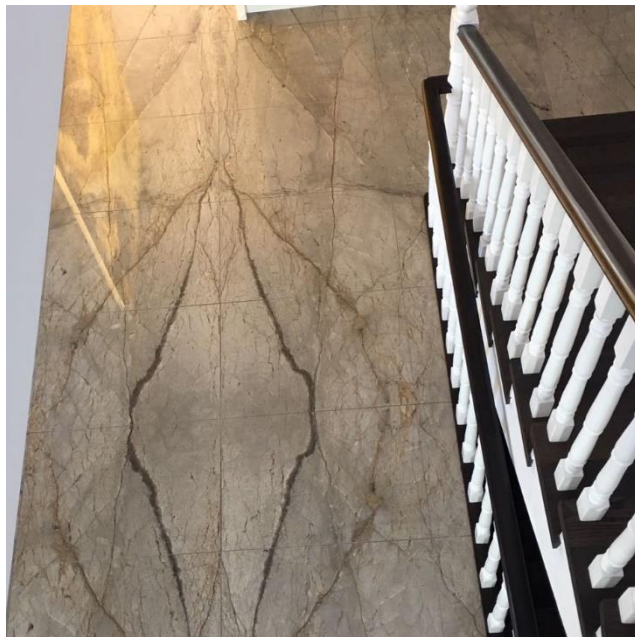

Projects: Tile Supply
Place: Residence
Location: Russia
Application Area: Tiles
Stone: Silver River Marble
Size: Bookmatch
Thickness: 2 cm
Finish: Polished
Project Year: 2019