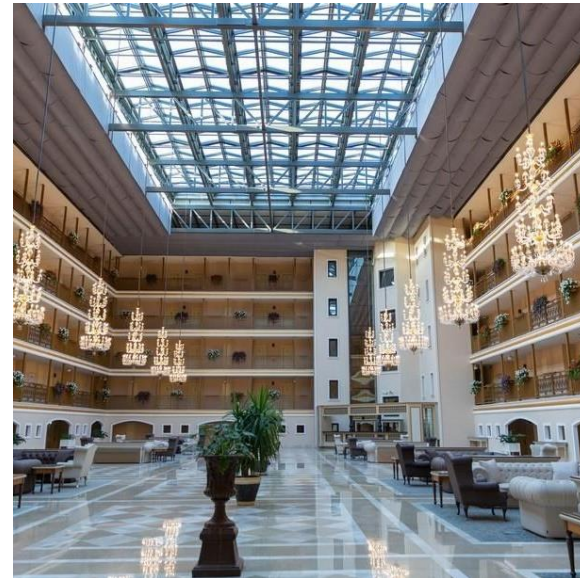

# ROYALE HAYAT HOSPITAL

Projects: Travertine Tile Supply  
Place: Hospital  
Location: Kuwait  
Application Area: Wall  
Stone: Light & Noce Travertine  
Thickness: 1.2 cm  
Finish: Tumbled  
Project Year: 2006

# CLUB HOTEL PHASELIS ROSE

Projects: Marble Tile Supply  
Place: Hotel  
Location: Turkey  
Application Area: Floor  
Stone: Coffee Latte Marble  
Finish: Polished  
Total SqFt: 30.500 SqFt  
Project Year: 2013