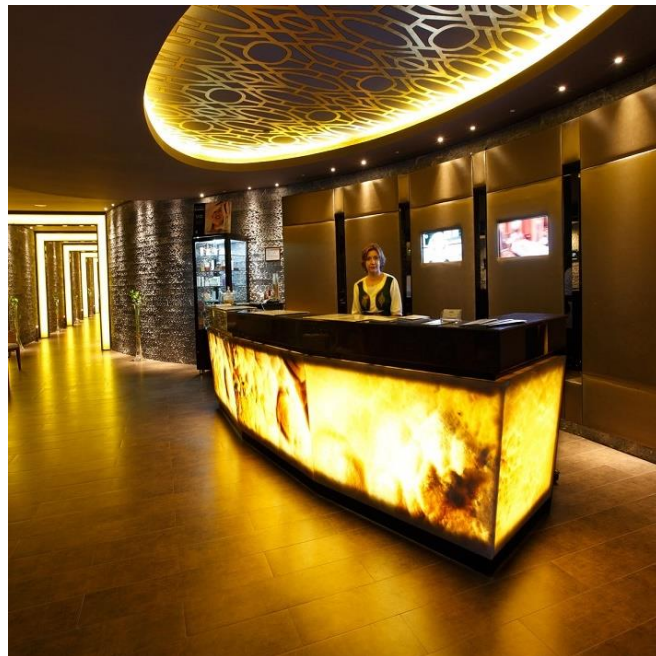

RIXOS DOWNTOWN ANTALYA

Projects: Onyx Top
Place: Hotel
Location: Turkey
Application Area: Reception / Bar
Stone: Honey Onyx
Finish: Polished
Project Year: 2017