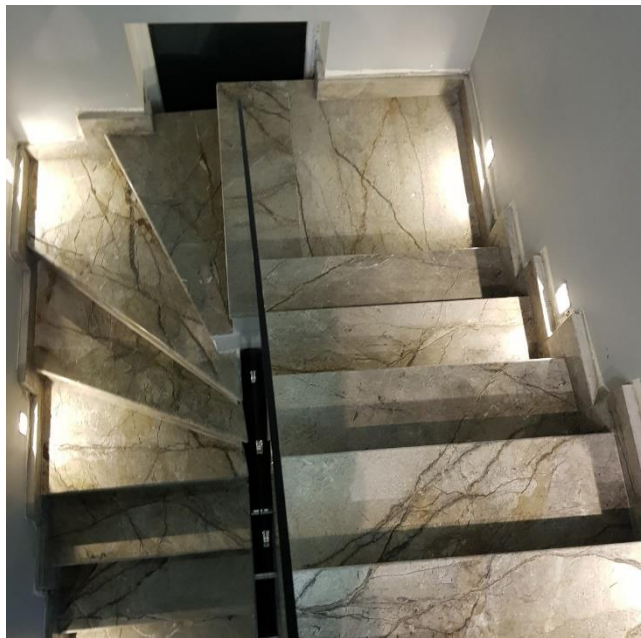

SILVER RIVER MARBLE

CUSTOM SIZE BOOKMATCH TILE