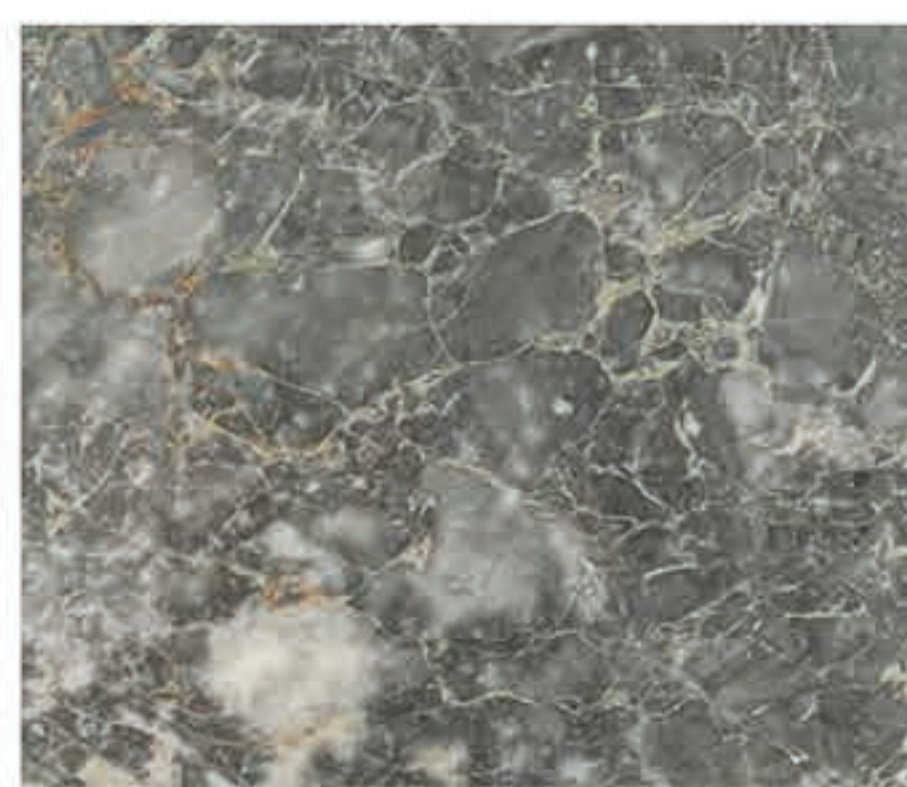

Dark Vader

Cavalier

Europa Grey

Gio White

Cali Viola

Fantasy Grey

Cali Green

Hawaiian Gold