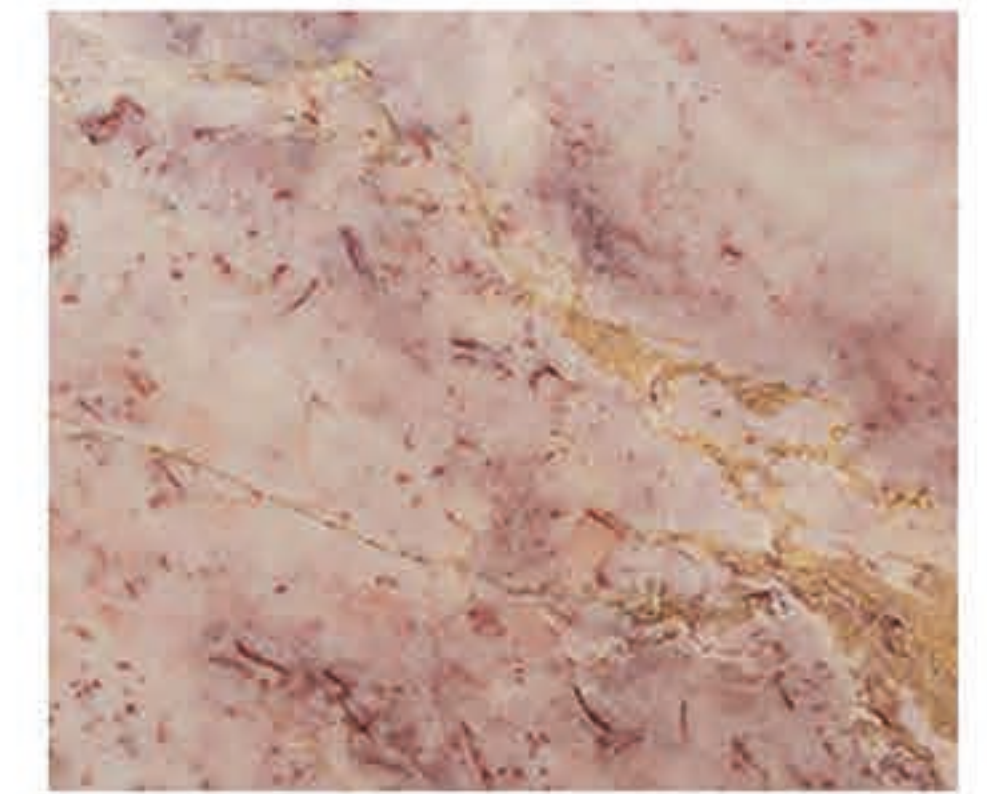

MARBLE

Nero Picasso

Hawaiian Silver

Must Grey

Hawaiian Sugar

Nevada Rosa

Morello Cherry

Ari Violet

FANTASY GREY

Product Code: SV-SEN-0090

CALI GREEN

Product Code: SV-SEN-0050

HAWAIIAN GOLD

Product Code: SV-SEN-0020

CALIFORNIA WHITE

Product Code: SV-SEN-0001

GOLDEN GREY

Product Code: SV-SEN-0030

ARIZONA WHITE

Product Code: SV-SEN-0010

HAWAIIAN VIOLET

Product Code: SV-SEN-0035

NEW MEXICO WHITE

Product Code: SV-SEN-0005