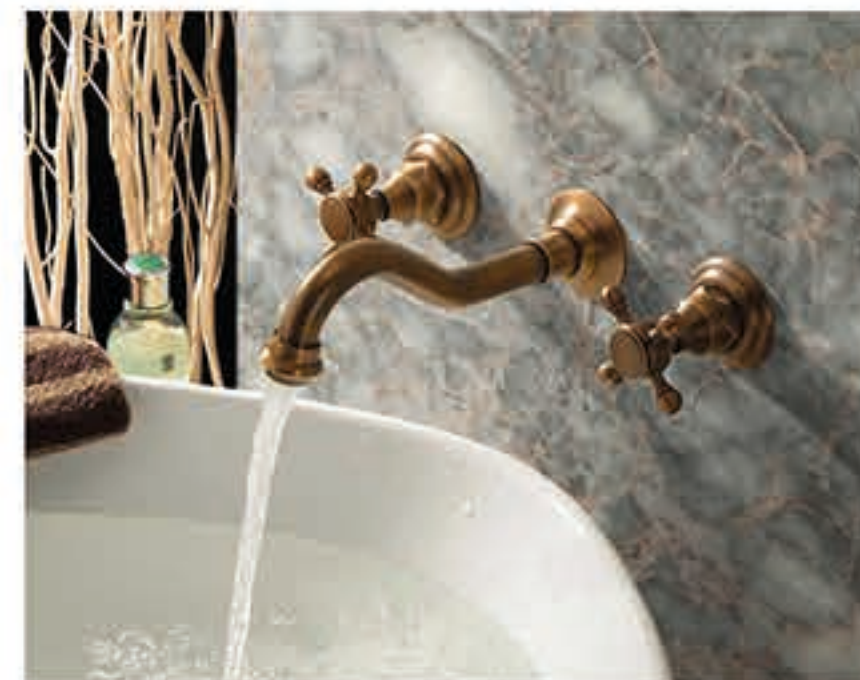

FANTASY GREY

Product Code: SV-SEN-0090

CALI GREEN

Product Code: SV-SEN-0050